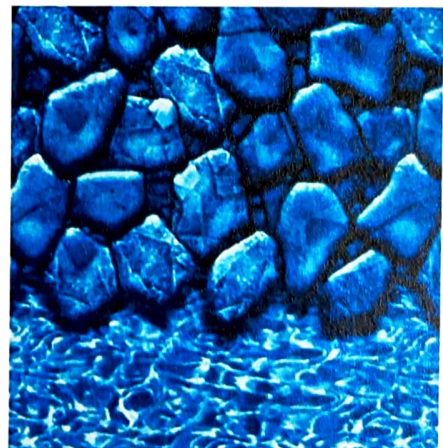

Beaded Aboveground Vinyl Patterns

52"

Ocean View

Bay View
(textured)

Blue Slate

Golden Beach

Sea View HG

Newport

54"

Ocean View

Sea View HG

Overlap Aboveground Vinyl Patterns

Plain Wall/Blue Swirl Bottom

Boulder Swirl

Samples shown are representations of the actual product for identification purposes. Colors may vary.
NOT ALL PATTERNS AVAILABLE. CALL BRANCH FOR AVAILABILITY. SCP 2023 ABG.