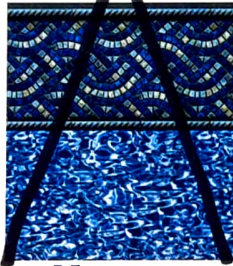

Beaded Aboveground Vinyl Patterns

52"

Ocean View

Bay View
(textured)

Blue Slate

Golden Beach

Sea View HG

Newport

54"

Ocean View

Sea View HG

Overlap Aboveground Vinyl Patterns

Plain Wall/Blue Swirl Bottom

Boulder Swirl

Samples shown are representations of the actual product for identification purposes. Colors may vary.
NOT ALL PATTERNS AVAILABLE. CALL BRANCH FOR AVAILABILITY. SCP 2023 ABG.