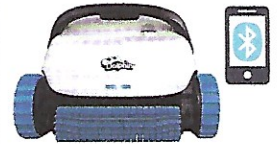

Premium

Designed for all pools. Our smartest line of feature rich Dolphin pool cleaning robots.

CLASSIFICATION

CLEANING FEATURES

Ideal for Pool Sizes

Cleaning Cycle time(s)

Cleaning Mode(s)

Filter Type

Number of Brushes

Pool Cleaning

Ideal for up to 30 feet

1.5 hours

Standard

Top Load,
Fine Basket

1

Floor

Ideal for up to 50 feet

2 hours

Standard

Top Load, Fine and
Ultra-Fine Basket

2 (1 active)

Floor, Walls and Waterline

Ideal for up to 50 feet

1 / 2 hours

Quick, Standard

Top Load, Fine and
Ultra-Fine Basket

2 (1 active)

Floor, Walls and Waterline

Ideal for up to 50 feet

1.5 / 2 / 2.5 hours

Quick, Standard
Enhanced

Top Load, Dual-Level
Fine and Ultra-Fine Basket

2 (1 active)

Floor, Walls and Waterline

OPERATING FEATURES

Drive System

MyDolphin™ Bluetooth App

Remote Controllable

Caddy Included

Swivel

Warranty

CleverClean

✗

✗

✗

✗

2 Years - Limited
24 months - PP
12 months - PS / C / M
0 months - B / T / F

PowerStream

✗

✗

✗

✓

2 Years - Limited
24 months - PP
24 months - PS / C / M
0 months - B / T / F

PowerStream

Navigation

✓

✓

✓

2 Years - Limited
24 months - PP
24 months - PS / C / M
12 months - B / T / F

PowerStream

Nav / Programmable

✓

✓

✓

2 Years - Full
24 months - PP
24 months - PS / C / M
24 months - B / T / F

PROGRAMMING FEATURES

Weekly Timer

✗

Cycle Time Selector

✗

Delay Start

✗

Automation Compatible

✗

✓

✗

✗

✓

✓

✓

✗

✓

✓

✓

✓

✓

AVAILABLE ACCESSORIES

Caddy Available

✓

Additional Filter(s)

✓

Included

✓

Included

✓

PP = Plastic Parts PS = Power Supply C = Cable M = Motor B = Brushes T = Tracks F = Filters

www.maytronicsus.com

T. 1-888-Dolphin • 770-613-5050

F. 770-613-5099